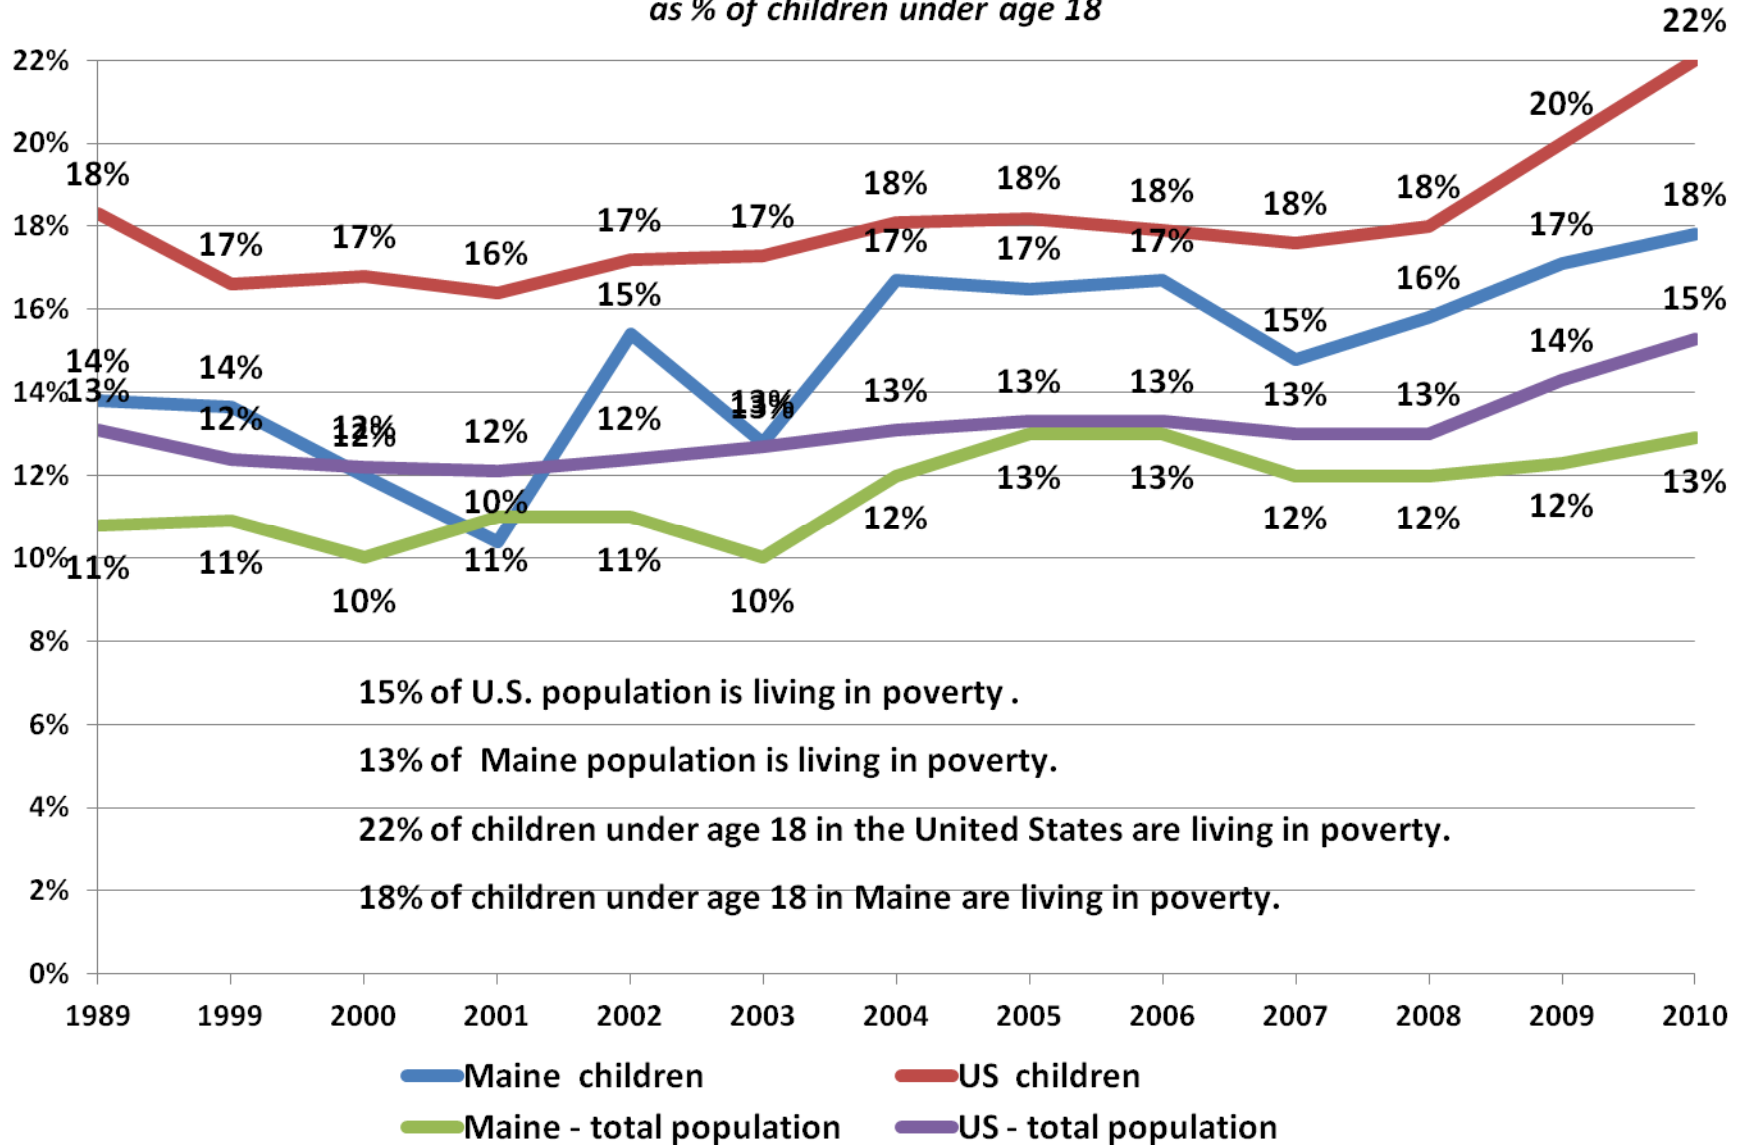

# Child Poverty Rates: 1989 - 2010

as % of children under age 18

15% of U.S. population is living in poverty .

13% of Maine population is living in poverty.

22% of children under age 18 in the United States are living in poverty.

18% of children under age 18 in Maine are living in poverty.

Source: U.S. Census Bureau's American Community Survey  
1-Year Estimates

## Low-income Children: 2000 to 2010