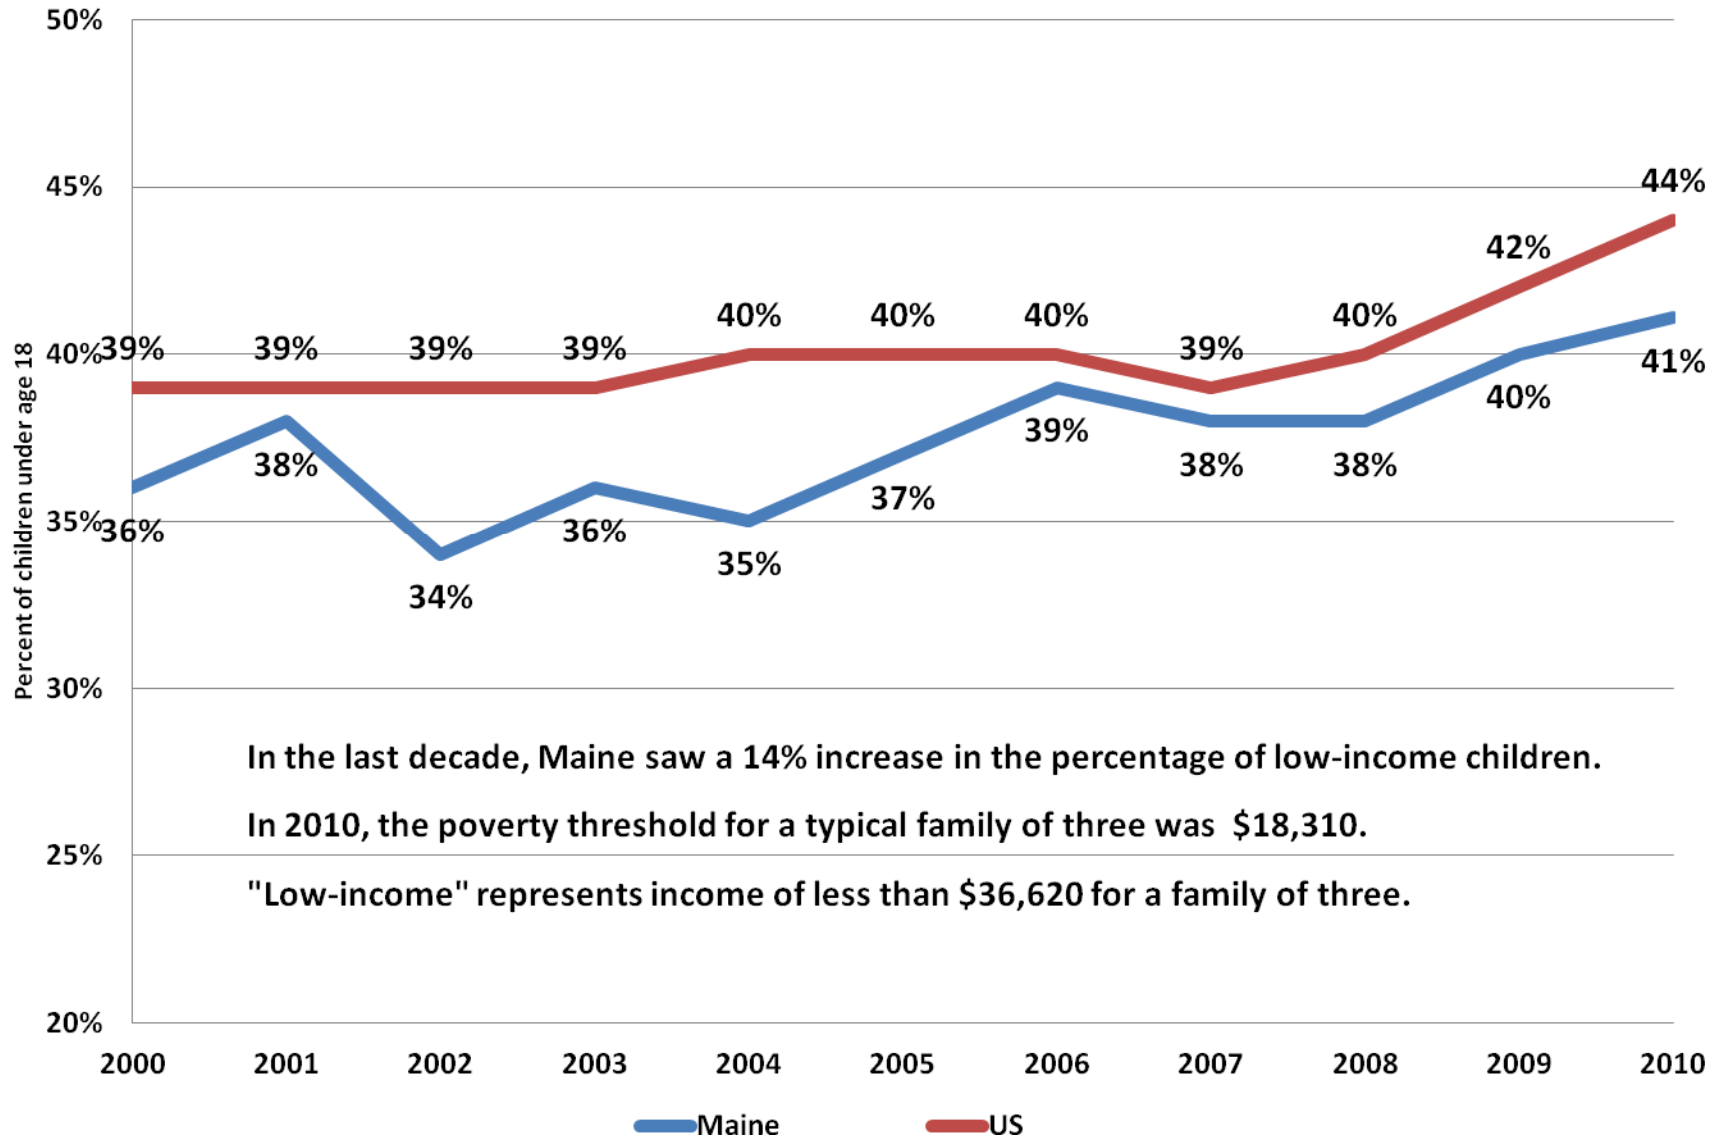

# Child Poverty Rates: 1989 - 2010

as % of children under age 18

15% of U.S. population is living in poverty .

13% of Maine population is living in poverty.

22% of children under age 18 in the United States are living in poverty.

18% of children under age 18 in Maine are living in poverty.

Source: U.S. Census Bureau's American Community Survey  
1-Year Estimates

## Low-income Children: 2000 to 2010